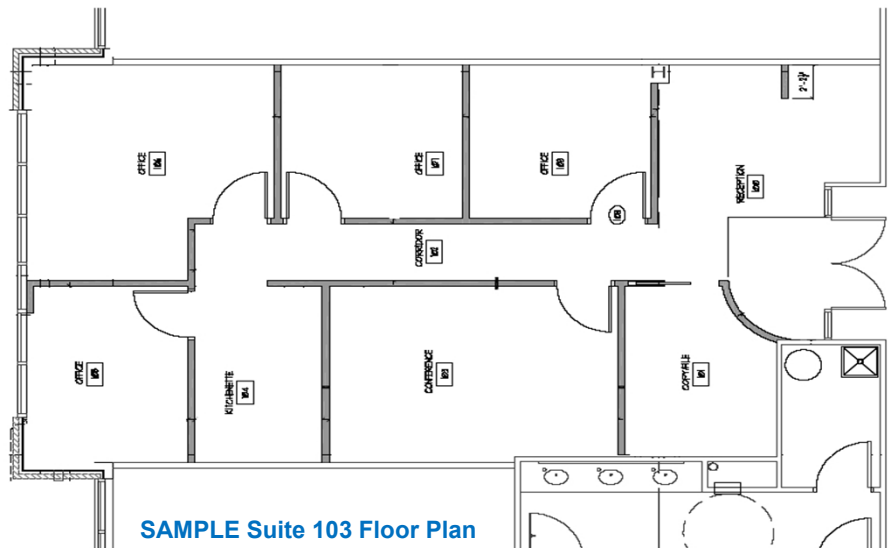

- 25,000 square foot two-story Class "A" Office building
- Suites from 875 to 3,572 square feet
- 9' finished ceilings
- Individual HVAC systems
- Parked at Twice the County Code
- Elevator served second floor

SAMPLE Suite 103 Floor Plan

<u>Suite</u>	<u>Size</u>	<u>Price</u>	<u>Monthly Mortgage*</u>
Suite 100	1,560	\$358,800.00	\$2,081
Suite 103	1,450	\$333,500.00	\$1,934
Suite 202	2,139	\$491,970.00	\$2,853
Suite 203	1,433	\$329,590.00	\$1,911
Suite 205	875	\$201,250.00	\$1,167
Suite 207	1,499	\$344,770.00	\$1,999