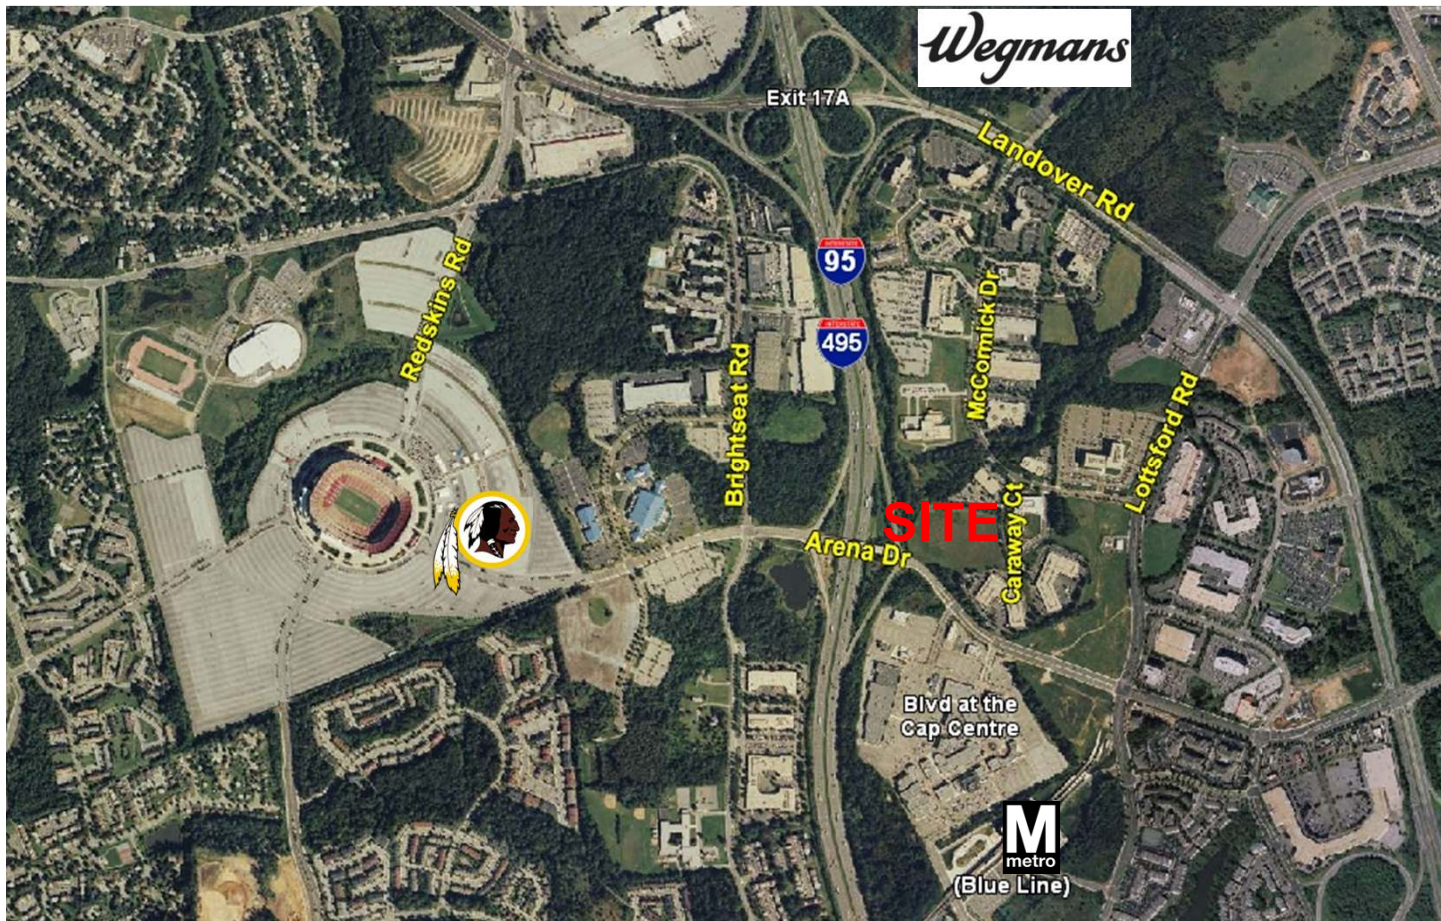

Office Condominiums For Sale

1300 Caraway Court, Largo,
Prince George's County, MD

Contact Information

ALLEN CORNELL – 301-918-2909 - acornell@naimichael.com
JOE PALERMO – 301-918-2916 - jpalermo@naimichael.com

10100 Business Parkway
Lanham, MD 20706
www.naimichael.com
tel 301-459-4400
fax 301-459-1533

NAI Michael
Commercial Real Estate Services, Worldwide.